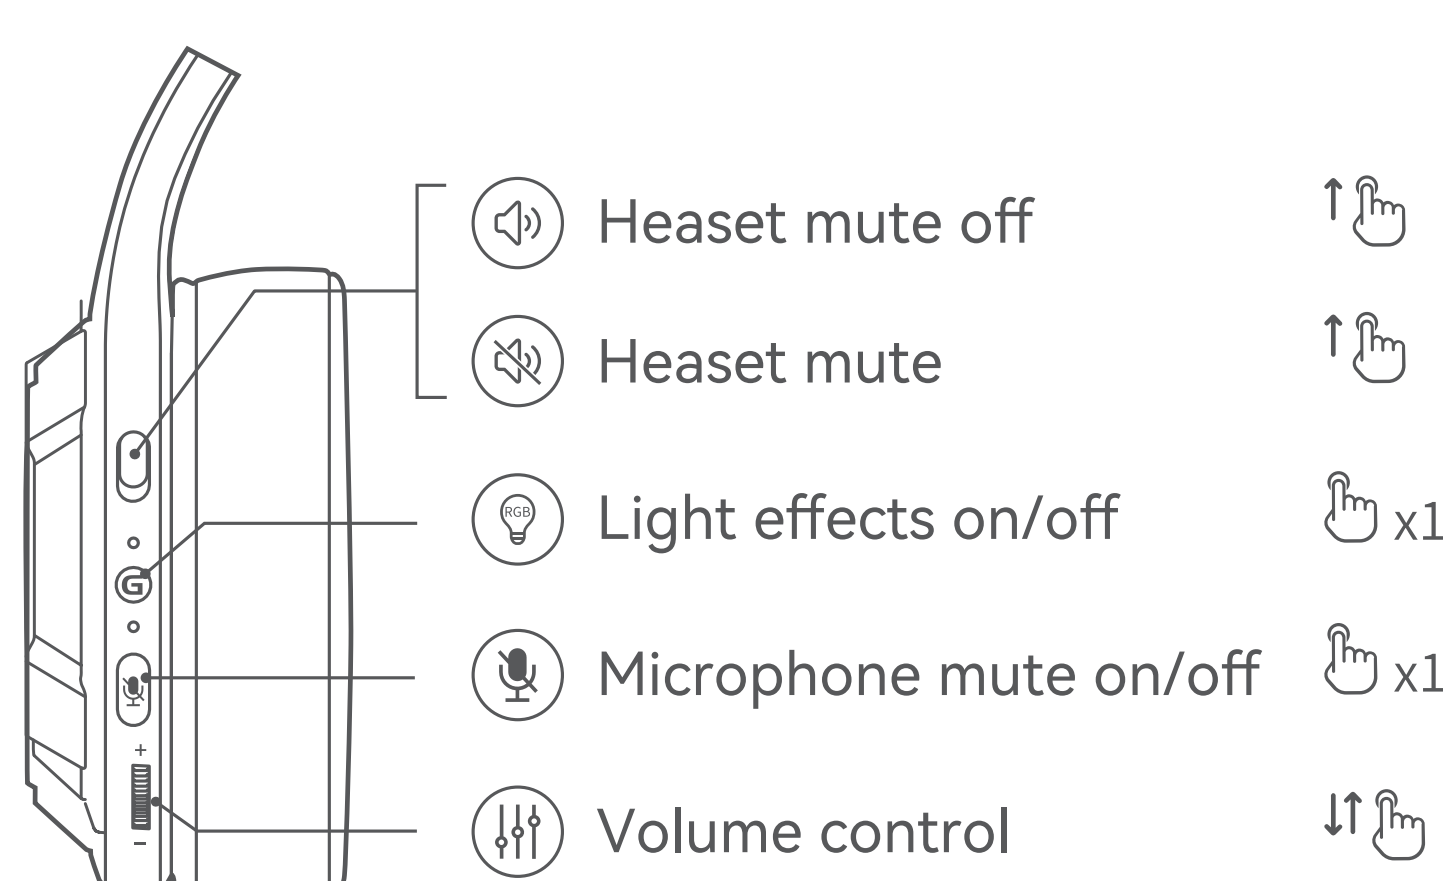

HECATE

G30 II

7.1 VIRTUAL SURROUND SOUND GAMING HEADSET

Quick Start Guide

EN

Product description and accessories

- ① Headset mute button ↑
- ② Status indicator
- ③ Multi-function "G" button ↷ x1
- ④ Microphone indicator
- ⑤ Microphone mute button ↷ x1
- ⑥ Volume control knob ↕
- ⑦ Microphone
- ⑧ **USB-A connector:** Insert the USB-A connector into the device, and the headset will connect automatically.

Microphone

Brand card

Brand sticker

Quick start guide

Controls

Installation of the sound effect adjustment software

- Please log in HECATE home page website: www.hecategaming.com to download software of G30 II, find the "setup.exe" file, and install the HECATE software (Windows 7 or later systems supported);
- Please follow the instructions to complete the installation.