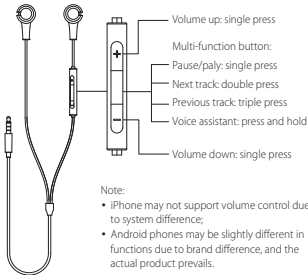

EN · Functional operation instructions